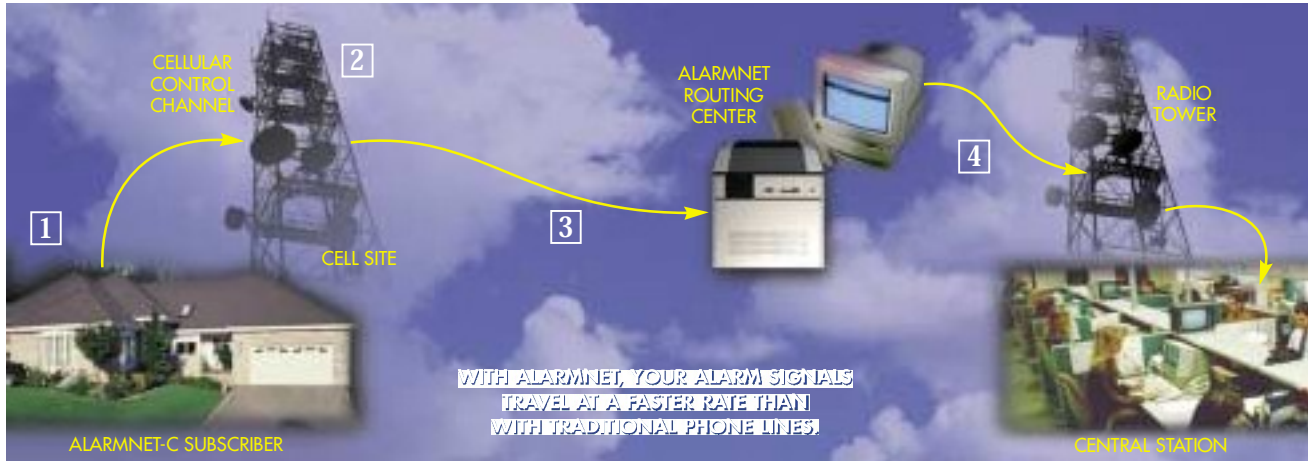

Until recently, it was a rare occurrence that a phone line would be tampered with to defeat a home security system. Unfortunately, as security system technology advanced, so did the sophistication of burglars. The severing of phone lines prior to breaking into a home is now an important concern. Other real threats include severe weather, construction and even routine maintenance to your phone lines.

**ALARMNET IS YOUR
BEST DEFENSE WHEN
PHONE LINES FAIL**

AlarmNet is an exclusive, state-of-the-art alarm communication back-up service that works in tandem with your existing security system. The only equipment that AlarmNet requires is a small radio transmitter that connects easily to your security system's control panel. No modification to your security system is required.

- 1 In the event of an emergency, tampering or trouble with your phone lines, AlarmNet sends a signal, regardless of phone line status, to the powerful cellular control channel, using "MicroBurst" technology by Aeris Communications.
- 2 The cellular control channel is the fastest, most reliable channel available on the nationwide cellular network. Unlike cellular voice channels, there are no busy signals or interference to slow down your alarm signal. Also, there are no additional phone bills.
- 3 Using the backbone of the cellular network, your alarm signal is transported at remarkable speeds to AlarmNet's state-of-the art routing facility.
- 4 AlarmNet's routing facility sends your alarm signal to your Central Station where the appropriate authorities are notified.